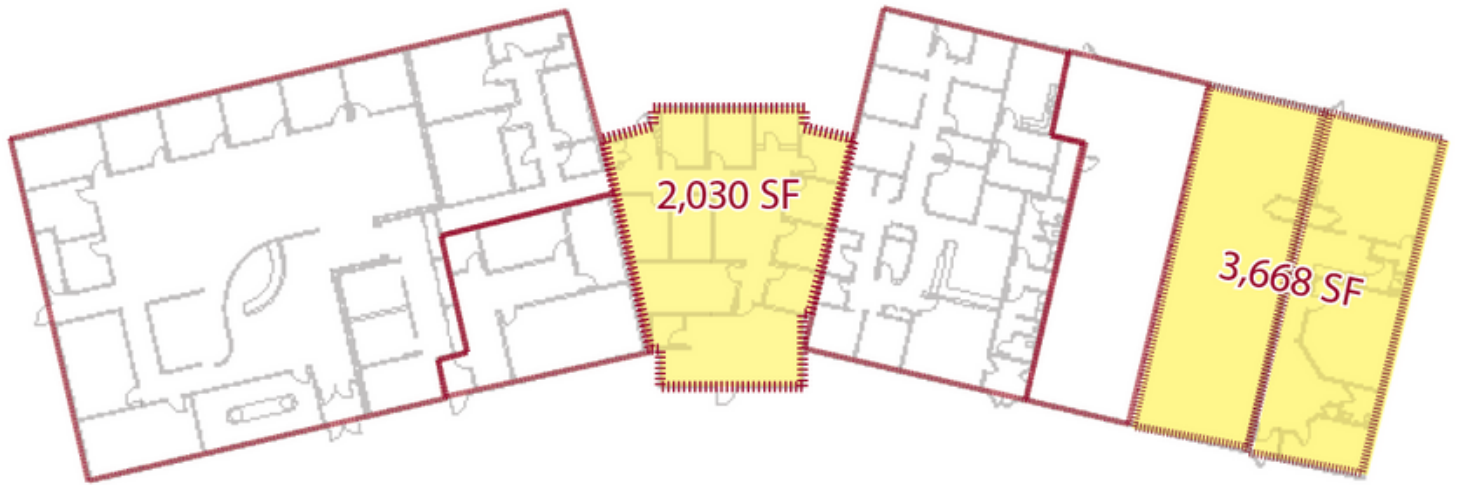

FAIRPORT MEDICAL/OFFICE SPACE

1600 Moseley Rd, Fairport, NY 14450

BUCKINGHAM PROPERTIES

(585) 295-9500 | www.buckprop.com | 259 Alexander Street, Rochester, NY